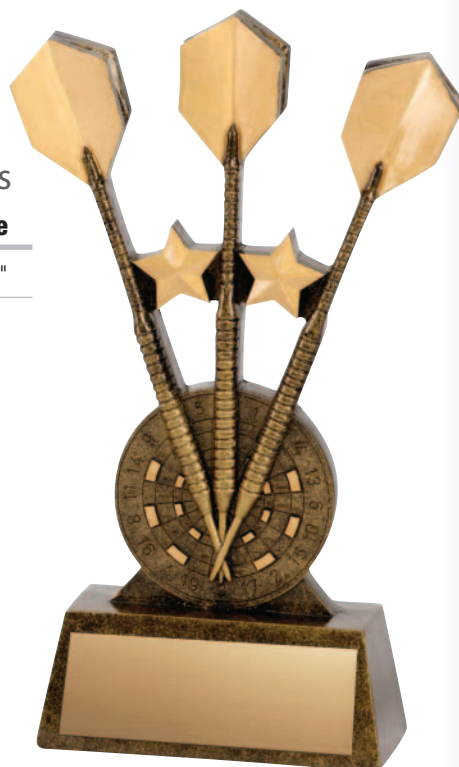

# Resin Figures

Basketball, Curling, Darts, Football

Artisan Curling  
*Available in 2 sizes*

Model	Size
XRF 3041	7"
XRF 5041	9"

Classic Football  
*Available in 2 sizes*

Model	Size
RFC 725	6"
RFC 925	8"

Classic Basketball

Model	Size
RFC-921 Male	8"
RFC-920 Female	8"

**NEW**

Pinnacle Darts

Model	Size
A1276 B	7¼"

Model	Size	Price
A1276 B	7¼"	15.95
RFC 725	6"	16.95
RFC 920	8"	19.95
RFC 921	8"	19.95

Model	Size	Price
RFC 925	8"	19.95
XRF 3041	7"	17.95
XRF 5041	9"	34.95